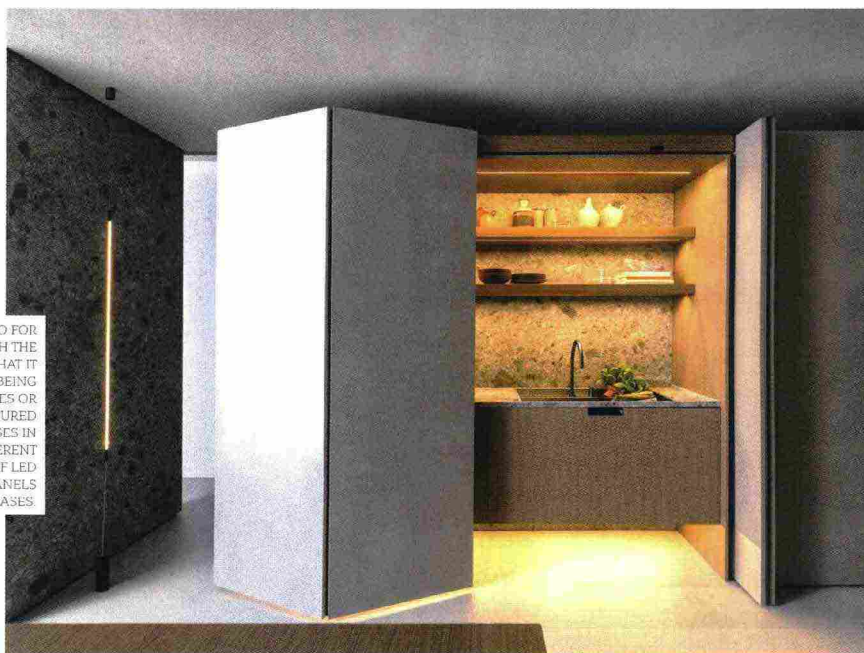

GRUPPO  MONDADORI

NAVIGATING DESIGN

INTERNATIONAL ENGLISH ISSUE

Looking AROUND PRODUCTION

DESIGNED BY FRANCO DRUSSO FOR **ARRITAL**. A COMPOSITION OF THE AK PROJECT SYSTEM THAT COMPRISES VARIOUS ELEMENTS OF THE FEELING HOME LIVING ROOM COLLECTION COORDINATED WITH THE FINISHES OF THE KITCHEN. AMONG THE FEELING HOME PRODUCTS, IN ADDITION TO THE TABLE AND CHAIRS, THE VERTICAL MODULAR BOOKCASE, ALSO AVAILABLE IN A WALL-MOUNTED VERSION, WHICH CAN BECOME A DIVIDING ELEMENT BETWEEN DIFFERENT AREAS OF THE HOME AND PRESENTS MULTIPLE TYPES OF SHELVES AND STORAGE MODULES, THE LYMPHA SUSPENSION UNIT, CUSTOMIZABLE WITH THE FINISHES OF THE COLLECTION AND EQUIPPED WITH BIDIRECTIONAL LIGHT EMISSION TO ILLUMINATE THE WORKTOP AND OFFER A DIFFUSED SPOTLIGHT, AND THE DISPLAY TV STAND PANEL. AVAILABLE IN THREE WIDTHS AND TWO HEIGHTS AND EQUIPPED WITH SHELVES TO GENERATE A FUNCTIONAL CONTAINER WALL.

CABINET FOLDING, DESIGNED BY ROBERTO GOBBO FOR **EUROMOBIL**, IS A KITCHEN CLEARLY FUSED WITH THE LIVING ROOM, SO THAT WE SEE FROM A STRUCTURE THAT IT CAN BECOME A CONTAINER SYSTEM WHILE BEING ENRICHED WITH ELEMENTS SUCH AS ACCESSORIES OR COLUMNS. THE STRUCTURE IS IN TSS (THERMO STRUCTURED SURFACE) CANETTÉ WALNUT, THE DOORS OF THE BASES IN TSS OPUS LIME FINISH, AVAILABLE IN FIVE DIFFERENT SHADES. TO COMPLETE THE OFFERING, A SYSTEM OF LED LIGHTS POSITIONED ON THE SHELVES, ON THE TOP PANELS AND IN THE INTERNAL BASES.